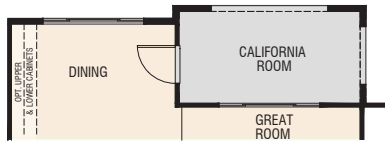

ECHO RESIDENCE 2 - THE XXXX

2,126 SF | 4 Bedroom | 3 Bath | Great Room | Loft | 2 Car Garage | Two Story

B Optional California Room

FIRST FLOOR

A Optional Super Loft
(Replaces Loft/Bedroom 3)

SECOND FLOOR