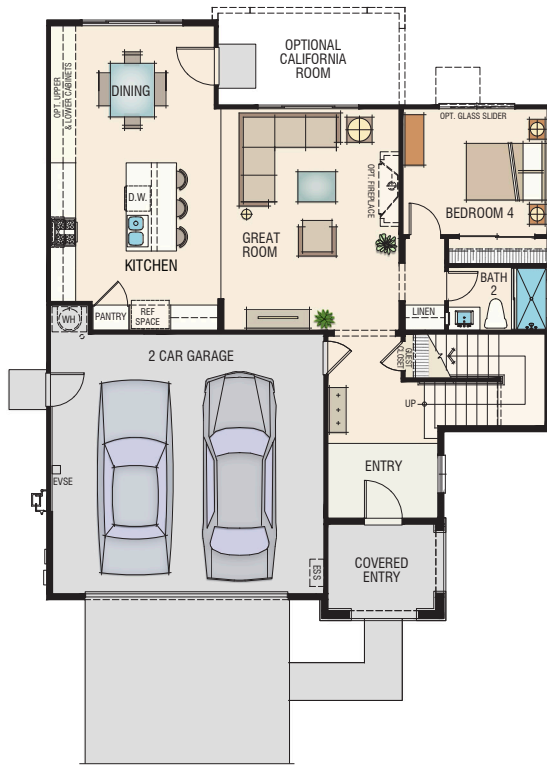

ECHO RESIDENCE 2 - THE XXXX

2,126 SF | 4 Bedroom | 3 Bath | Great Room | Loft | 2 Car Garage | Two Story

B Optional California Room

FIRST FLOOR

A Optional Super Loft
(Replaces Loft/Bedroom 3)

SECOND FLOOR