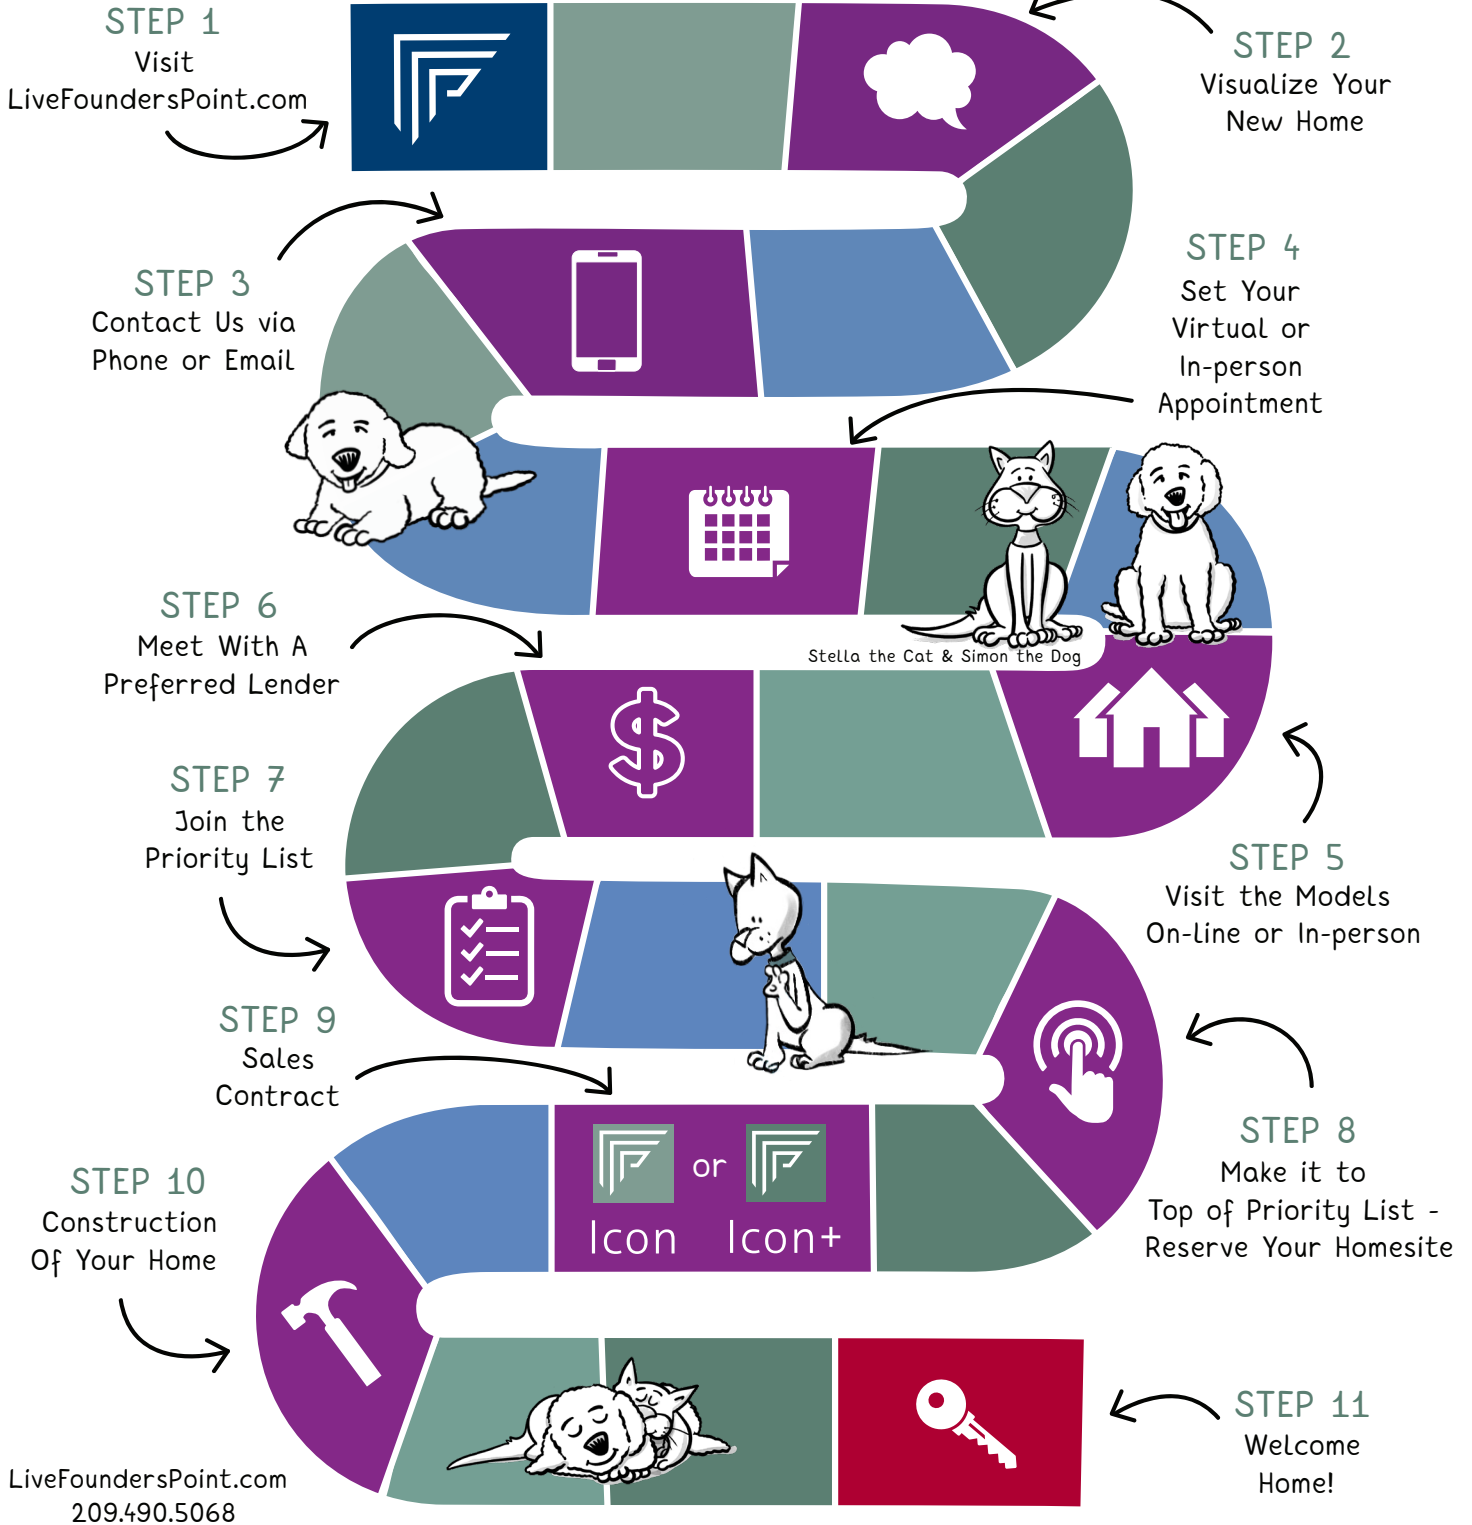

ICON & ICON+ BUYING PROCESS

HOUSES FOR YOUR LIFE

Represented by ESCALA PROPERTIES

CA DRE # 00526755

A Family Classic Since 1963

Founders Point is the union of two local builders, Fitzpatrick Homes and Florsheim Homes, uniting to create an amazing planned community. The homebuyers at Founders Point get the advantage of buying a new home from this dynamic duo known for building quality homes with superior craftsmanship.