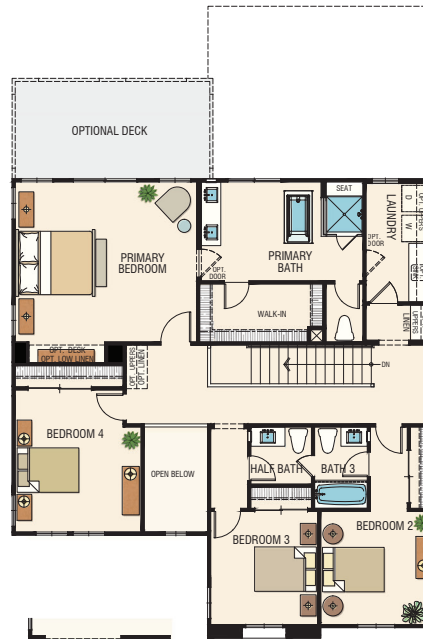

F Optional Loft
(Replaces
Bedroom 4)

D Optional Bedroom
Suites with Full Baths
(+62 SF)

G Optional Deck at
Primary Bedroom
(Only w/CA Room
Not Avail w/Game Room)

E Optional Junior Suite
with Bath 4
(Replaces Bedroom 2
& Bedroom 3)