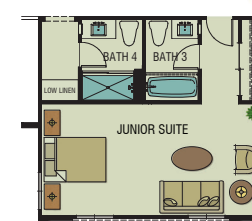

F Optional Loft
(Replaces
Bedroom 4)

D Optional Bedroom
Suites with Full Baths
(+62 SF)

G Optional Deck at
Primary Bedroom
(Only w/CA Room
Not Avail w/Game Room)

E Optional Junior Suite
with Bath 4
(Replaces Bedroom 2
& Bedroom 3)