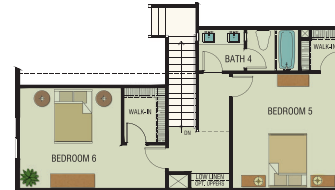

ICON RESIDENCE 3X - THE GRAND MASTERPIECE

2553 SF | 5 Bedroom | 4 Bath | Dining | Great Room | Loft | 2 Car Garage | Two Story

E Optional Bedroom 6 & Bonus Room (Replaces Loft & Bedroom 5)

F Optional Bedroom 6 (Replaces Loft)

Modeled

G Optional Primary Suite (Replaces Loft & Bedroom 5)

H Optional Bonus Room & Loft (Replaces Loft & Bedroom 5)