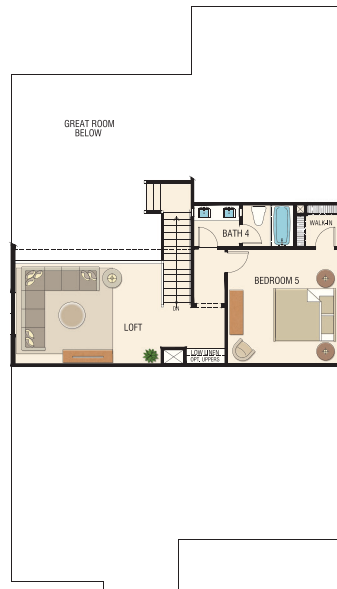

ICON RESIDENCE 3X - THE GRAND MASTERPIECE

2553 SF | 5 Bedroom | 4 Bath | Dining | Great Room | Loft | 2 Car Garage | Two Story

E Optional Bedroom 6 & Bonus Room (Replaces Loft & Bedroom 5)

F Optional Bedroom 6 (Replaces Loft)

Modeled

G Optional Primary Suite (Replaces Loft & Bedroom 5)

H Optional Bonus Room & Loft (Replaces Loft & Bedroom 5)