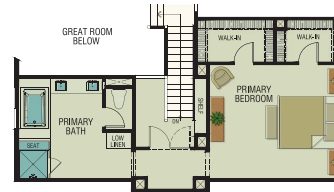

ICON RESIDENCE 3X - THE GRAND MASTERPIECE

2553 SF | 5 Bedroom | 4 Bath | Dining | Great Room | Loft | 2 Car Garage | Two Story

E Optional Bedroom 6 & Bonus Room (Replaces Loft & Bedroom 5)

F Optional Bedroom 6 (Replaces Loft)

Modeled

G Optional Primary Suite (Replaces Loft & Bedroom 5)

H Optional Bonus Room & Loft (Replaces Loft & Bedroom 5)