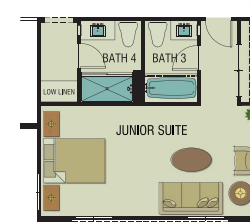

ICON RESIDENCE 4 - THE REFLECTION

2473 SF - 2885 SF | 5 Bedroom | 3.5 Bath | Dining | Great Room | 2 Car Garage | Two Story

F Optional Loft
(Replaces
Bedroom 4)

D Optional Bedroom
Suites with Full Baths
(+62 SF)

G Optional Deck at
Primary Bedroom
(Only w/CA Room
Not Avail w/Game Room)

E Optional Junior Suite
with Bath 4
(Replaces Bedroom 2
& Bedroom 3)