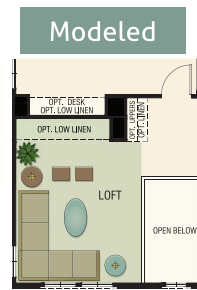

ICON RESIDENCE 4 - THE REFLECTION

2473 SF - 2885 SF | 5 Bedroom | 3.5 Bath | Dining | Great Room | 2 Car Garage | Two Story

F Optional Loft
(Replaces
Bedroom 4)

D Optional Bedroom
Suites with Full Baths
(+62 SF)

G Optional Deck at
Primary Bedroom
(Only w/CA Room
Not Avail w/Game Room)

E Optional Junior Suite
with Bath 4
(Replaces Bedroom 2
& Bedroom 3)